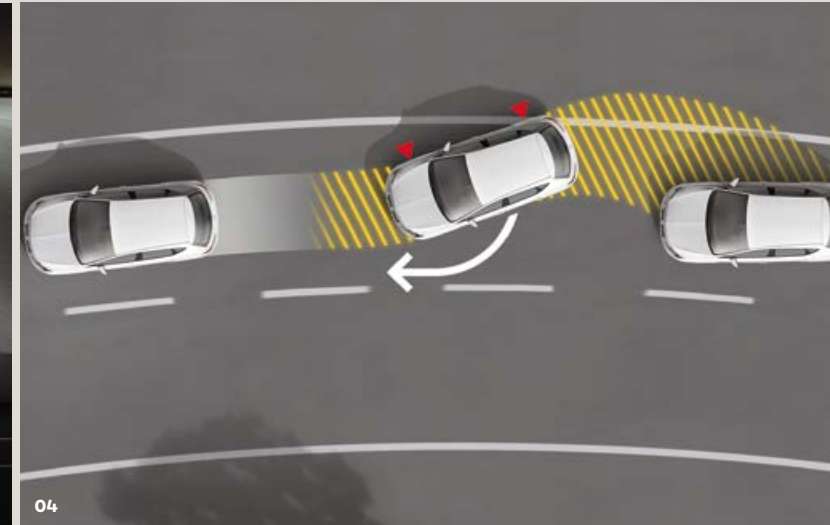

Safety.

01 Electric parking brake
and auto hold function.

**02 Maintain a safe
constant speed**
with Cruise Control.

03 Rear View Camera
with Parking Sensors.

**04 Electronic
Stability Control**
improves vehicle stability
and traction control.

05 360-degree protection
with 7 Airbags.

**06 Multicollision
Braking System**
automatically stops the car
in an event of an impact.