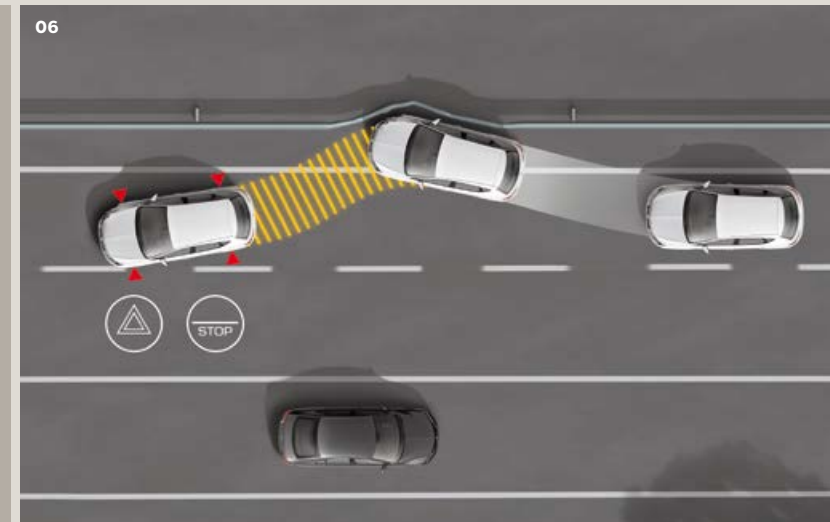

Safety.

01 Electric parking brake
and auto hold function.

**02 Maintain a safe
constant speed**
with Cruise Control.

03 Rear View Camera
with Parking Sensors.

**04 Electronic
Stability Control**
improves vehicle stability
and traction control.

05 360-degree protection
with 7 Airbags.

**06 Multicollision
Braking System**
automatically stops the car
in an event of an impact.