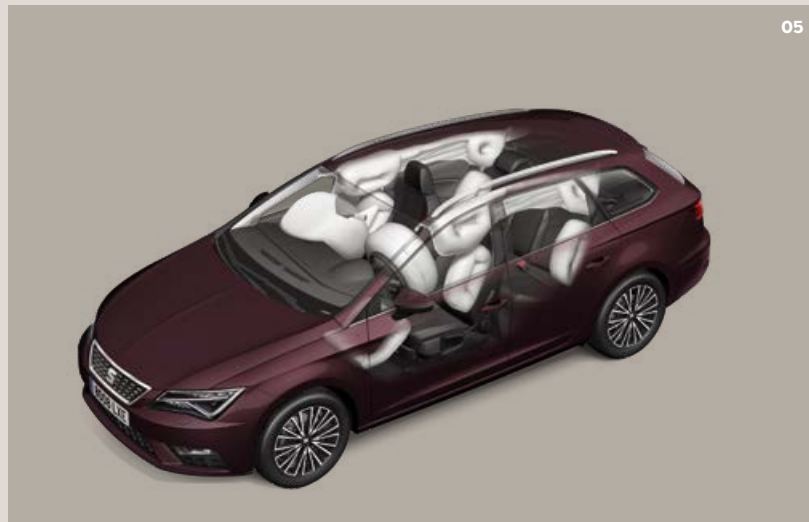

Safety.

01 Electric parking brake
and auto hold function.

**02 Maintain a safe
constant speed**
with Cruise Control.

03 Rear View Camera
with Parking Sensors.

**04 Electronic
Stability Control**
improves vehicle stability
and traction control.

05 360-degree protection
with 7 Airbags.

**06 Multicollision
Braking System**
automatically stops the car
in an event of an impact.